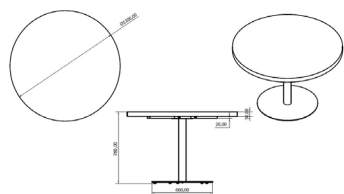

Noir
Camarade	☐

PLATEAU

	Chêne Naturel	Ciment	Blanc	Noir	Bois Lavé	Chêne Frêne
Ø 120cm	☐	☐	☐	☐	☐	☐
Ø 100cm	☐	☐	☐	☐	☐	☐
Ø 110cm	☐	☐	☐	☐	☐	☐

PLATEAU/PIED

	Chêne Naturel	Ciment	Blanc	Noir	Bois Lavé	Chêne Frêne
Noir	☐	☐	☐	☐	☐	☐

TABLES PIED TAPIES Ø40

Table pour usage intérieur. Pied central en fonte peinte pour usage intérieur. Colonne de Ø 80 mm avec encoche anti-rotation. Socle de Ø 40 cm. Plateau en Compact Phénolique (HPL).

CARACTÉRISTIQUES DE LA TABLE

H 73cm x Ø 70cm

H 28.75in x Ø 27.56in

Poids 14,99 Kg.

STD units	Packaging dim. (cm)	Units Container 20'	Units Container 40'	Units Container HC	Units Trayler 70m²	Units Truck 100m³
1X	71 x 74 x 20	264	555	663	774	930

COULEUR/COULEUR DE FINITION DU PIÉDESTAL

	Blanc	Noir
Camarade	☐	☐

PLATEAU

	Blanc	Noir	Bois Lavé	Chêne Frêne	Chêne Naturel	Ciment
Ø 70cm	☐	☐	☐	☐	☐	☐
Ø 80cm	☐	☐	☐	☐	☐	☐
Ø 60cm	☐	☐	☐	☐	☐	☐

PLATEAU/PIED

	Blanc	Noir	Bois Lavé	Chêne Frêne	Chêne Naturel	Ciment
Blanc	☐	☐	☐	☐	☐	☐
Noir	☐	☐	☐	☐	☐	☐