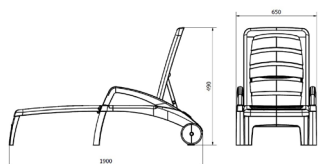

### IBIZA SUN LOUNGER

Multi-position folding sunlounger with arms, injected in polypropylene. 5 positions. With wheels. UV protection. Net weight 10,6 kg (23.37 lb).

#### MEASUREMENTS

**W** 65cm x **L** 190cm x **H** 49cm

**W** 25.6in x **L** 74.81in x **H** 19.3in

#### CHARACTERISTICS

**Weight** 10,6 Kg.