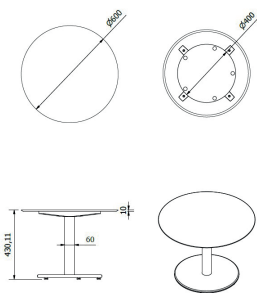

Ref. 05963 - EAN 8411344059630

TABLES TAPIES TABLETOP WHITE

DESCRIPTION

Side table for indoor use with painted cast iron pedestal base table. Ø 80 mm tube. Non-turn notch. Base dimensions: Ø 40 cm. Table top in high pressure laminate (HPL).

MEASUREMENTS

H 43cm x Ø 60cm

H 16.93in x Ø 23.63in

CHARACTERISTICS

Weight 14,7 Kg.

STD units	Packaging dim. (cm)	Units Container 20'	Units Container 40'	Units Container HC	Units Traylor 70m ³	Units Truck 100m ³
1X	64 x 61 x 20	400	850	1010	1280	1430