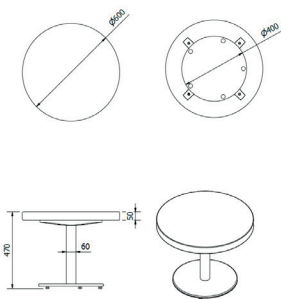

Ref. 05961 - EAN 8411344059616

TABLES TAPIES TABLETOP NATURAL OAK

DESCRIPTION

Side table for indoor use with painted cast iron pedestal base table. Ø 80 mm tube. Non-turn notch. Base dimensions: Ø 40 cm. Table top in Durolight.

MEASUREMENTS

H 47cm x Ø 60cm

H 18.51in x Ø 23.63in

CHARACTERISTICS

Weight 14,7 Kg.

STD units	Packaging dim. (cm)	Units Container 20'	Units Container 40'	Units Container HC	Units Traylor 70m ³	Units Truck 100m ³
1X	64 x 61 x 20	400	850	1010	1280	1430