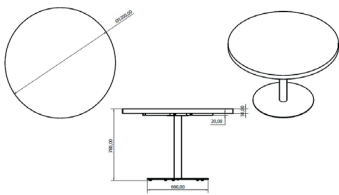

Ref. 05599 - EAN 8411344055991

TABLES TAPIES XL Ø60 FOOT NATURAL OAK

DESCRIPTION

Table for indoor use with painted cast iron pedestal base table. Ø 80 mm tube. Non-turn notch. Base dimensions: Ø 66 cm. Table top in Durolight.

MEASUREMENTS

H 78cm x Ø 120cm

H 30.71in x Ø 47.25in

CHARACTERISTICS

Weight 52 Kg.

STD units	Packaging dim. (cm)	Units Container 20'	Units Container 40'	Units Container HC	Units Traylor 70m ³	Units Truck 100m ³
1X	122 x 124 x 19	72	164	243	307	363