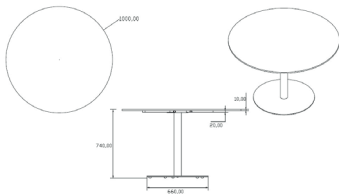

Ref. 05591 - EAN 8411344055915

TABLES TAPIES XL Ø60 FOOT TABLETOP WHITE

DESCRIPTION

Table for indoor use with painted cast iron pedestal base table, Ø 80 mm tube. Non-turn notch. Base dimensions: Ø 66 cm. Table top in high pressure laminate (HPL).

MEASUREMENTS

H 76cm x Ø 100cm

H 29.93in x Ø 39.38in

CHARACTERISTICS

Weight 51 Kg.

STD units	Packaging dim. (cm)	Units Container 20'	Units Container 40'	Units Container HC	Units Traylor 70m ³	Units Truck 100m ³
1X	x x	95	210	280	310	380