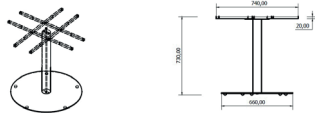

### DESCRIPTION

Painted cast iron pedestal base table, for indoor use. Ø80 mm tube. Non-turn notch. Base dimensions: Ø 66 cm.

### MEASUREMENTS

H 74,5cm x Ø 66cm

H 29.34in x Ø 25.99in