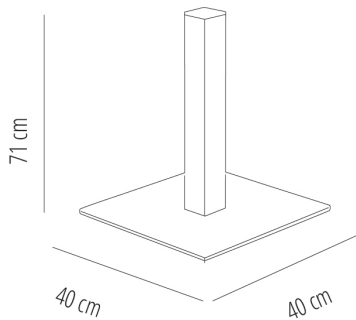

Ref. 59524 - EAN 8411344595244

TAPIES FOOT 40X40 BLACK

DESCRIPTION

Painted cast iron pedestal base table, for indoor use. 80 x 80 mm tube. Non-turn notch.

Base dimensions: 40 x 40 cm.

MEASUREMENTS

W 40cm x **L** 40cm x **H** 72cm

W 15.75in x **L** 15.75in x **H** 28.35in

CHARACTERISTICS

Weight 20 Kg.

STD units	Packaging dim. (cm)	Units Container 20'	Units Container 40'	Units Container HC	Units Traylor 70m ³	Units Truck 100m ³
1X	61 x 64 x 20	360	753	909	1072	1109