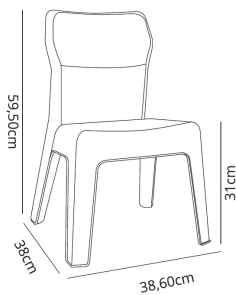

Ref. 05813 - **EAN 8411344058138**

JAN RECYCLED CHAIR **YELLOW FIRE**

Designed by **David Carrasco Barceló**

DESCRIPTION

Child chair injected made with recycled and recyclable polypropylene. Box pallet (20 units)

CERTIFICATIONS

UNEEN1729-1, UNEEN1729-2

MEASUREMENTS

W 38,6cm x **L** 38cm x **H** 59,5cm x **Hs** 31cm

W 15.2in x **L** 14.97in x **H** 23.43in x **Hs** 12.21in

CHARACTERISTICS

Weight 1.48

Stackable max 10 Units

STD units	Packaging dim. (cm)	Units Container 20'	Units Container 40'	Units Container HC	Units Traylor 70m ³	Units Truck 100m ³
4X	80 x 40 x 45	700	1500	1800	2228	2688
P180	120 x 100 x 220	520	1100	2200	2680	3200