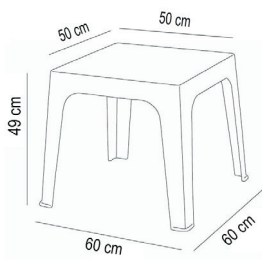

Ref. 00853 - **EAN 8411344008539**

TABLES JULIETA TABLETOP RED

Designed by **Joan Gaspar**

DESCRIPTION

Monobloc table for indoor and outdoor use. Injected with polypropylene. Stackable. UV Protection. Box pallet (15 units): 3 lime green / 3 light blue / 3 pink / 3 orange / 3 red.

CERTIFICATIONS

D60-300

MEASUREMENTS

W 60cm x **L** 60cm x **H** 49cm

W 23.63in x **L** 23.63in x **H** 19.3in

CHARACTERISTICS

Weight 1.7

Stackable max 20 Units

STD units	Packaging dim. (cm)	Units Container 20'	Units Container 40'	Units Container HC	Units Traylor 70m ³	Units Truck 100m ³
4X	60 x 60 x 63	324	684	960	1064	1600
P80	80 x 120 x 213	1080	2000	2560	2640	3040