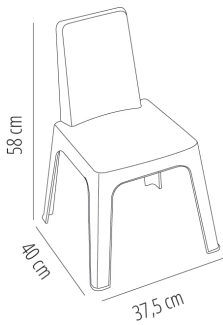

Ref. 05723 - EAN 8411344057230

JULIETA RECYCLED CHAIR YELLOW FIRE

Designed by **Joan Gaspar**

DESCRIPTION

Child chair for indoor and outdoor use. Made with recycled and recyclable polypropylene. UV Protection.

CERTIFICATIONS

D60-300

MEASUREMENTS

W 37,5cm x **L** 40cm x **H** 58cm x **Hs** 31,6cm

W 14.77in x **L** 15.75in x **H** 22.84in x **Hs** 12.45in

CHARACTERISTICS

Weight 1,12 Kg.

Stackable max 20 Units

| STD units | Packaging dim. (cm) | Units Container 20' | Units Container 40' | Units Container HC | Units Traylor 70m ³ | Units Truck 100m ³ |
|-----------|---------------------|---------------------|---------------------|--------------------|--------------------------------|-------------------------------|
| 4X | x x | 952 | 1980 | 2160 | 2440 | 2920 |
| P192 | x x | 2112 | 4800 | 4800 | 6336 | 7680 |