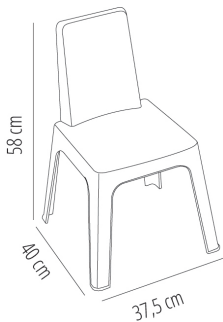

Ref. 00924 - EAN 8411344009246

JULIETA CHAIR ASSORTMENT

Designed by **Joan Gaspar**

DESCRIPTION

Child chair for indoor and outdoor use. Injected with polypropylene. Stackable. UV Protection.

60 units assortment available in Box pallet: 20 lime green / 10 light blue / 10 pink / 10 orange / 10 red.

CERTIFICATIONS

D60-300

MEASUREMENTS

W 37,5cm x **L** 40cm x **H** 58cm x **Hs** 31,6cm

W 14.77in x **L** 15.75in x **H** 22.84in x **Hs** 12.45in

CHARACTERISTICS

Weight 1,18 Kg.

Stackable max 20 Units

STD units	Packaging dim. (cm)	Units Container 20'	Units Container 40'	Units Container HC	Units Traylor 70m ³	Units Truck 100m ³
P60	80 x 120 x 120	1320	1500	3000	3960	4560

STRUCTURE COLOR

SUSTAINABLE PRODUCTION - ENVIRONMENTAL COMMITMENT