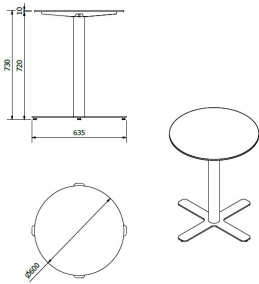

Ref. 05516 - EAN 8411344055168

COMPACT PHENOLIC TABLE Ø60 GOYA FOOT **TABLETOP NATURAL OAK**

DESCRIPTION

Pedestal with cross-shaped base. Steel tube and base. Base includes adjustable feet. Pedestal for interior use. Table top in Compact Phenolic.

CERTIFICATIONS

UNE-EN 581-1

MEASUREMENTS

H 73cm x Ø 60cm

H 28.75in x Ø 23.63in

CHARACTERISTICS

Weight 12,78 Kg.

STD units	Packaging dim. (cm)	Units Container 20'	Units Container 40'	Units Container HC	Units Traylor 70m ³	Units Truck 100m ³
1X	x x	350	760	920	1080	1190