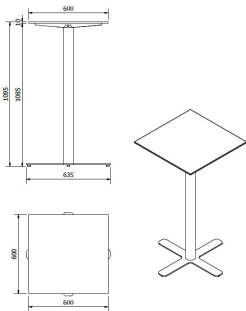

Ref. 05549 - EAN 8411344055496

COMPACT PHENOLIC TABLE 60X60 HIGH GOYA FOOT TABLETOP NATURAL OAK

DESCRIPTION

Pedestal with cross-shaped base. Steel tube and base. Base includes adjustable feet. Pedestal for interior use. Table top in Compact Phenolic.

CERTIFICATIONS

UNE-EN 581-1

IMAGE AVAILABLE
SOON

MEASUREMENTS

W 60cm x **L** 60cm x **H** 109,5cm

W 23.63in x **L** 23.63in x **H** 43.12in

CHARACTERISTICS

Weight 14,92 Kg.

STD units	Packaging dim. (cm)	Units Container 20'	Units Container 40'	Units Container HC	Units Traylor 70m ³	Units Truck 100m ³
1X	x x	370	800	880	980	1200

COLOR

Natural Oak

PEDESTAL COLOR

Sand

NSC S 5010- Y 10 R
RAL 1019