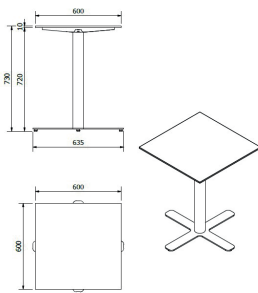

Ref. 05538 - EAN 841134405380

COMPACT PHENOLIC TABLE 60X60 GOYA FOOT **TABLETOP NATURAL OAK**

DESCRIPTION

Pedestal with cross-shaped base. Steel tube and base. Base includes adjustable feet. Pedestal for interior use. Table top in Compact Phenolic.

CERTIFICATIONS

UNE-EN 581-1

IMAGE AVAILABLE
SOON

MEASUREMENTS

W 60cm x **L** 60cm x **H** 73cm

W 23.63in x **L** 23.63in x **H** 28.75in

CHARACTERISTICS

Weight 13,78 Kg.

STD units	Packaging dim. (cm)	Units Container 20'	Units Container 40'	Units Container HC	Units Traylor 70m ³	Units Truck 100m ³
1X	x x	350	760	920	1080	1190

COLOR

Natural Oak

PEDESTAL COLOR

Sand

NSC S 5010- Y 10 R
RAL 1019