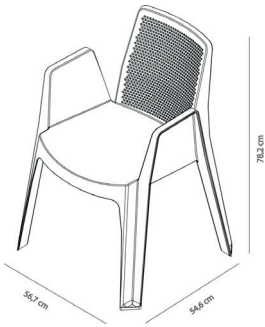

Ref. 05715 - **EAN 8411344057155**

PLAY RECYCLED CHAIR **YELLOW FIRE**

Designed by **David Carrasco Barceló**

DESCRIPTION

Chair for indoor and outdoor use. 100% recycled injected PP. Stackable. UV protection. Net Weight 2.90 Kg

MEASUREMENTS

W 57cm x **L** 54cm x **H** 78,6cm x **Hs** 44,5cm x **Ha** 65cm

W 22.45in x **L** 21.26in x **H** 30.95in x **Hs** 17.52in x **Ha** 25.6in

CHARACTERISTICS

Weight 2,9 Kg.

Stackable max 27 Units

STD units	Packaging dim. (cm)	Units Container 20'	Units Container 40'	Units Container HC	Units Traylor 70m ³	Units Truck 100m ³
4X	x x	344	696	800	830	960
P124	x x	0	0	2480	2976	3472
P27	x x	1080	2160	2160	2592	3024