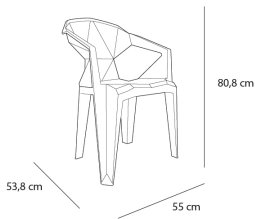

DELTA RECYCLED

TECHNICAL SHEET

garbar

Ref. 05711 - EAN 8411344057117

DELTA RECYCLED CHAIR **YELLOW FIRE**

DESCRIPTION

Monobloc armchair for indoor and outdoor use. Stackable and resistant. Recycled injected polypropylene. Protection against UVA rays. Net weight 3.20 kg.

CERTIFICATIONS

UNE-EN 16139, UNE-EN 581-1

MEASUREMENTS

W 55cm x **L** 53,8cm x **H** 80,8cm x **Hs** 44,5cm x **Ha** 66cm

W 21.66in x **L** 21.19in x **H** 31.82in x **Hs** 17.52in x **Ha** 25.99in

CHARACTERISTICS

Weight 3,32 Kg.

Stackable max 24 Units

STD units	Packaging dim. (cm)	Units Container 20'	Units Container 40'	Units Container HC	Units Traylor 70m ³	Units Truck 100m ³
P108	x x	0	0	2376	2592	3240
P24	x x	1056	2112	2112	2400	2856