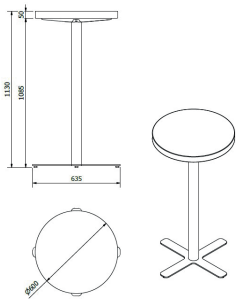

### DESCRIPTION

Pedestal with cross-shaped base. Steel tube and base. Base includes adjustable feet. Pedestal for interior use. Table top in Durolight.

### MEASUREMENTS

H 113cm x Ø 60cm

H 44.49in x Ø 23.63in

### CHARACTERISTICS

Weight 14,24 Kg.

STD units	Packaging dim. (cm)	Units Container 20'	Units Container 40'	Units Container HC	Units Traylor 70m <sup>3</sup>	Units Truck 100m <sup>3</sup>
1X	x x	370	800	880	980	1200