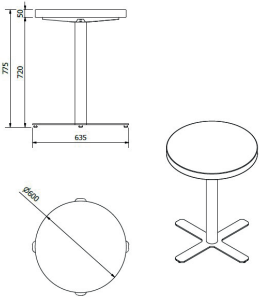

Ref. 05675 - EAN 8411344056752

DUROLIGHT TABLE Ø60 GOYA FOOT TABLE TOP NATURAL OAK

DESCRIPTION

Pedestal with cross-shaped base. Steel tube and base. Base includes adjustable feet. Pedestal for interior use. Table top in Durolight.

CERTIFICATIONS

UNE-EN 581-1

MEASUREMENTS

H 77,5cm x Ø 60cm

H 30.52in x Ø 23.63in

CHARACTERISTICS

Weight 13,1 Kg.

STD units	Packaging dim. (cm)	Units Container 20'	Units Container 40'	Units Container HC	Units Traylor 70m ³	Units Truck 100m ³
1X	x x	350	760	920	1080	1190