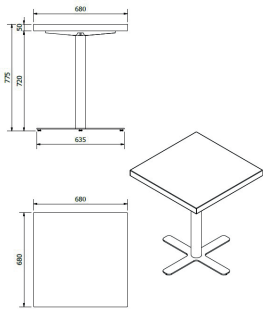

Ref. 05653 - EAN 8411344056530

DUROLIGHT TABLE 68X68 GOYA FOOT TABLE TOP VINTAGE PINE

DESCRIPTION

Pedestal with cross-shaped base. Steel tube and base. Base includes adjustable feet. Pedestal for interior use. Table top in Durolight.

CERTIFICATIONS

UNE-EN 581-1

MEASUREMENTS

W 68cm x **L** 68cm x **H** 77,5cm

W 26.78in x **L** 26.78in x **H** 30.52in

CHARACTERISTICS

Weight 17,81 Kg.

STD units	Packaging dim. (cm)	Units Container 20'	Units Container 40'	Units Container HC	Units Traylor 70m ³	Units Truck 100m ³
1X	x x	290	611	675	880	918