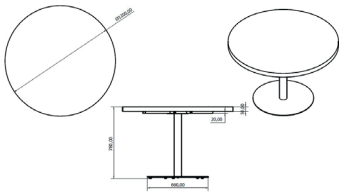

### DESCRIPTION

Table for indoor use with painted cast iron pedestal base table. Non-turn notch. Base of Ø66. Table top in Durolight.

### MEASUREMENTS

H 78cm x Ø 120cm

H 30.71in x Ø 47.25in

### CHARACTERISTICS

Weight 52 Kg.

STD units	Packaging dim. (cm)	Units Container 20'	Units Container 40'	Units Container HC	Units Traylor 70m <sup>3</sup>	Units Truck 100m <sup>3</sup>
1X	x x	95	210	280	310	380