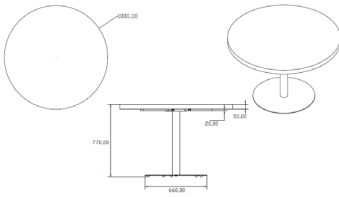

Ref. 05597 - EAN 8411344055977

DUROLIGHT TABLE Ø100 TAPIES FOOT XL Ø66 TABLETOP NATURAL OAK

DESCRIPTION

Table for indoor use with painted cast iron pedestal base table. Non-turn notch. Base of Ø66. Table top in Durolight.

CERTIFICATIONS

UNE-EN 581-1

MEASUREMENTS

H 78cm x Ø 100cm

H 30.71in x Ø 39.38in

CHARACTERISTICS

Weight 42 Kg.

STD units	Packaging dim. (cm)	Units Container 20'	Units Container 40'	Units Container HC	Units Traylor 70m ³	Units Truck 100m ³
1X	x x	95	210	280	310	380