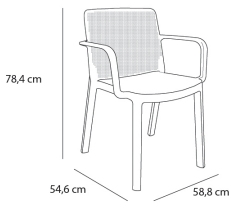

Ref. 03881 - EAN 8411344038819

FRESH ARMCHAIR WHITE

Designed by **Josep Llusca**

DESCRIPTION

Armchair for indoor and outdoor use. Injected with PP. Stackable. UV protection. Chair's net weight 6.85 lb.

CERTIFICATIONS

UNEEN16139, UNEEN581-1, UNEEN581-2

MEASUREMENTS

W 58,8cm x **L** 54,6cm x **H** 78,4cm x **Hs** 45cm x **Ha** 66cm
W 23.15in x **L** 21.5in x **H** 30.87in x **Hs** 17.72in x **Ha** 25.99in

CHARACTERISTICS

Weight 3,3 Kg. max 7 Units

STD units	Packaging dim. (cm)	Units Container 20'	Units Container 40'	Units Container HC	Units Traylor 70m ³	Units Truck 100m ³
4X	60.7 x 73.7 x 96.9	176	548	400	652	912
6X	61 x 80 x 110	264	690	600	888	1044
P17	58 x 98 x 220	408	816	816	918	986