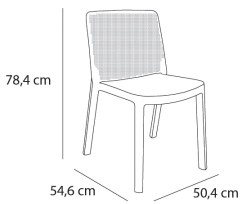

Ref. 03875 - **EAN 8411344038758**

FRESH CHAIR WHITE

Designed by **Josep Lluscà**

DESCRIPTION

Chair for indoor and outdoor use. Injected with PP. Stackable. UV protection. Chair's net weight 6.10 lb.

CERTIFICATIONS

UNEEN16139, UNEEN581-1, UNEEN581-2

MEASUREMENTS

W 50,4cm × **L** 54,6cm × **H** 78,4cm × **Hs** 45cm

W 19.85in × **L** 21.5in × **H** 30.87in × **Hs** 17.72in

CHARACTERISTICS

Weight 2,9 Kg.

Stackable max 7 Units

| STD units | Packaging dim. (cm) | Units Container 20' | Units Container 40' | Units Container HC | Units Traylor 70m ³ | Units Truck 100m ³ |
|-----------|---------------------|---------------------|---------------------|--------------------|--------------------------------|-------------------------------|
| 4X | 51.7 × 74.2 × 96.9 | 312 | 624 | 768 | 748 | 996 |
| 6X | 61 × 80 × 110 | 312 | 690 | 786 | 888 | 1044 |
| P22 | 58 × 98 × 220 | 528 | 1056 | 1056 | 1188 | 1276 |