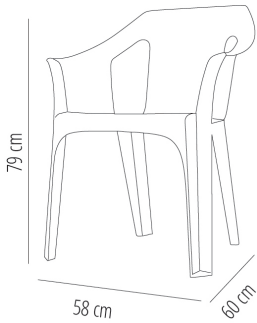

Ref. 06202 - **EAN 8411344062029**

COOL ARMCHAIR RECYCLED VOLCANIC GRAY

Designed by **Josep Llusçà**

DESCRIPTION

Armchair for outdoor use. Injected with polypropylene. Stackable. Texturized seat. Rubber non-slip feet. UV Protection.

CERTIFICATIONS

UNEEN581-1, UNEEN581-2

MEASUREMENTS

W 58cm x **L** 60cm x **H** 79cm x **Hs** 44cm x **Ha** 60cm

W 22.84in x **L** 23.63in x **H** 31.11in x **Hs** 17.33in x **Ha** 23.63in

CHARACTERISTICS

Weight 3,18 Kg.

Stackable max 31 Units

STD units	Packaging dim. (cm)	Units Container 20'	Units Container 40'	Units Container HC	Units Traylor 70m ³	Units Truck 100m ³
P31	60 x 60 x 220		1860	1860	2635	3100

STRUCTURE COLOR