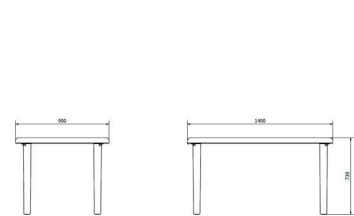

Ref. 01284 - EAN 8411344012840

TABLES OLOT TABLETOP WHITE

DESCRIPTION

Rectangular table injected in polypropylene. Pressure-fitted legs. Hole for umbrella 38 mm.

CERTIFICATIONS

UNEEN581-1, UNEEN581-3

MEASUREMENTS

W 90cm x **L** 140cm x **H** 73cm

W 35.44in x **L** 55.12in x **H** 28.75in

CHARACTERISTICS

Weight 7,5 Kg.

STD units	Packaging dim. (cm)	Units Container 20'	Units Container 40'	Units Container HC	Units Traylor 70m ³	Units Truck 100m ³
1X	90 x 140 x 8.5	280	588	650	744	840
P20	90 x 140 x 125	200	420	840	960	1120
P40	90 x 140 x 226	400	840	840	960	1120