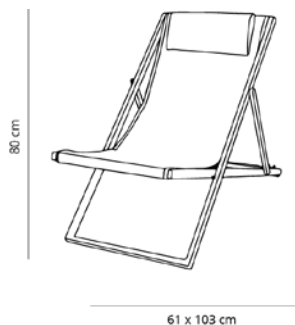

SUNLOUNGERS SAND

SAND SUN LOUNGER

Power-coated aluminium stackable sunlounger in white. White textilene. Net weight: 8,3 kg (18.30 lb). 5 position reclining sunlounger.

MEASUREMENTS

W 66cm x **L** 200cm x **H** 40cm
W 25.99in x **L** 78.75in x **H** 15.75in

CHARACTERISTICS

Weight 8,3 Kg. **max** 18 unidades

STD units	Packaging dim. (cm)	Units Container 20'	Units Container 40'	Units Container HC	Units Traylor 70m ³	Units Truck 100m ³
2X	75 x 195 x 50		144		200	
P23	205 x 68 x 213	184	391	460	437	506

STRUCTURE

White

TEXTILENE

White

STRUCTURE / TEXTILENE COMBINATIONS

White  White 

FOLDING SAND SUNLOUNGER

Power-coated aluminium stackable sunlounger in white. White textilene. Net weight: 8,3 kg (18.30 lb). 5 position reclining sunlounger.

MEASUREMENTS

W 61cm × **L** 103cm × **H** 80cm
W 24.02in × **L** 40.56in × **H** 31.5in

CHARACTERISTICS

Weight 4,26 Kg.

STD units	Packaging dim. (cm)	Units Container 20'	Units Container 40'	Units Container HC	Units Traylor 70m ³	Units Truck 100m ³
4X	205 x 68 x 213	680	1400	1400	2000	2400