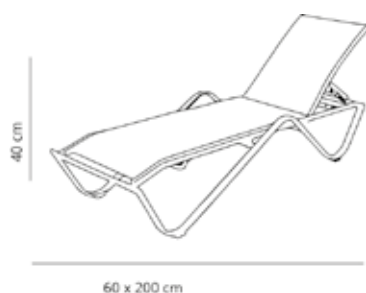

SUNLOUNGERS SAND

SAND SUN LOUNGER

Power-coated aluminium stackable sunlounger in white. White textilene. Net weight: 8,3 kg (18.30 lb). 5 position reclining sunlounger.

MEASUREMENTS

W 66cm x **L** 200cm x **H** 40cm
W 25.99in x **L** 78.75in x **H** 15.75in

CHARACTERISTICS

Weight 8,3 Kg. **max** 18 unidades

STD units	Packaging dim. (cm)	Units Container 20'	Units Container 40'	Units Container HC	Units Traylor 70m ³	Units Truck 100m ³
2X	75 x 195 x 50		144		200	
P23	205 x 68 x 213	184	391	460	437	506

STRUCTURE

White

TEXTILENE

White

STRUCTURE / TEXTILENE COMBINATIONS

White  White 

FOLDING SAND SUNLOUNGER

Power-coated aluminium stackable sunlounger in white. White textilene. Net weight: 8,3 kg (18.30 lb). 5 position reclining sunlounger.

MEASUREMENTS

W 61cm × **L** 103cm × **H** 80cm
W 24.02in × **L** 40.56in × **H** 31.5in

CHARACTERISTICS

Weight 4,26 Kg.

STD units	Packaging dim. (cm)	Units Container 20'	Units Container 40'	Units Container HC	Units Traylor 70m ³	Units Truck 100m ³
4X	205 x 68 x 213	680	1400	1400	2000	2400