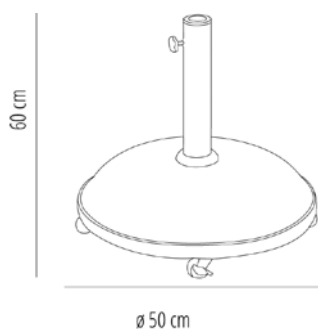

## PEDESTALS SIRO-35

### SUNSHADE SIRO FOOT 35

Black parasol foot, weight: 35 kg. Cement base with steel structure and protective rubber ring. 50 cm diameter base. Suitable for Ø38-61 mm masts. Net weight 35 kg

#### MEASUREMENTS

**H** 60cm × Ø 50cm  
**H** 23.63in × Ø 19.69in

#### CHARACTERISTICS

**Weight** 35 Kg.

STD units	Packaging dim. (cm)	Units Container 20'	Units Container 40'	Units Container HC	Units Trayler 70m <sup>3</sup>	Units Truck 100m <sup>3</sup>
1X	60 x 16 x 57	488	1190		1470	