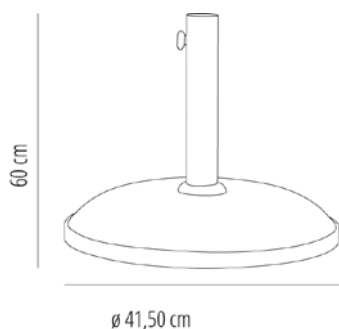

### SUNSHADE SIRO FOOT 15

Black sunshade foot, weight: 15 kg. Cement base with steel structure and protective rubber ring. 48 cm diameter base. Suitable for Ø30-41 mm masts. Net weight: 15 kg

#### MEASUREMENTS

**H** 60cm x Ø 41,5cm

**H** 23.63in x Ø 16.34in

#### CHARACTERISTICS

**Weight** 15 Kg.

STD units	Packaging dim. (cm)	Units Container 20'	Units Container 40'	Units Container HC	Units Traylor 70m <sup>3</sup>	Units Truck 100m <sup>3</sup>
1X	48 x 11 x 54	900	2300		2845	

#### SHELL COLOR

Black