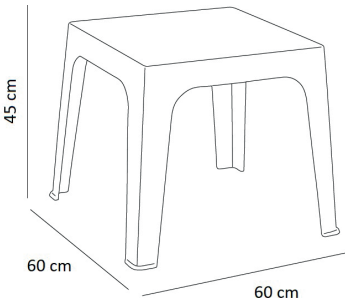

Ref. 06195 - EAN 8411344061954

TABLES MONACO TABLETOP VOLCANIC GRAY

Designed by **Joan Gaspar**

DESCRIPTION

Monobloc polypropylene side table made with recycled and recyclable material. UV protection. Stackable. Net Weight 1.60kg. (4.01 lb)

MEASUREMENTS

W 60cm x **L** 60cm x **H** 45cm

W 23.63in x **L** 23.63in x **H** 17.72in

CHARACTERISTICS

Weight 1,6 Kg.

Stackable max 16 Units

STD units	Packaging dim. (cm)	Units Container 20'	Units Container 40'	Units Container HC	Units Traylor 70m ³	Units Truck 100m ³
5X	61 x 61 x 62	405	855	1140	990	1200
P16	80 x 120 x 120	768	1664	1760	2176	2560
P82	80 x 120 x 220	902	2050	2050	2788	3280