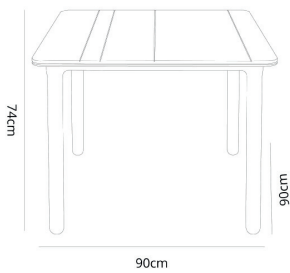

### MEASUREMENTS

**W** 90cm x **L** 90cm x **H** 74cm

**W** 35.44in x **L** 35.44in x **H** 29.14in

### CHARACTERISTICS

**Weight** 11,85 Kg.

STD units	Packaging dim. (cm)	Units Container 20'	Units Container 40'	Units Container HC	Units Traylor 70m <sup>3</sup>	Units Truck 100m <sup>3</sup>
1X	92 x 94 x 15	272	556	556	710	750