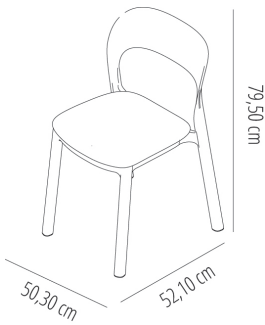

Ref. 05560 - **EAN 8411344055601**

ONA RECYCLED CHAIR **YELLOW FIRE**

DESCRIPTION

Chair for indoor and outdoor use. Structure and seat injected with 100% recycled polypropylene. Seat fixed to the structure with galvanized screws. UV protection. Net weight 3,68 kg (8.11 lb).

CERTIFICATIONS

UNEN16139, UNEEN581-2, UNEEN581-1

MEASUREMENTS

W 50,3cm x **L** 52,1cm x **H** 79,5cm x **Hs** 46,4cm

W 19.81in x **L** 20.52in x **H** 31.3in x **Hs** 18.27in

CHARACTERISTICS

Weight 3,68 Kg.

Stackable max 8 Units

STD units	Packaging dim. (cm)	Units Container 20'	Units Container 40'	Units Container HC	Units Traylor 70m ³	Units Truck 100m ³
4X	73.7 x 52 x 97.5	312	624	768	748	996
P24	58 x 98 x 220	576	1152	1152	1296	1392
6X	61 x 80 x 110	312	690	786	888	1044