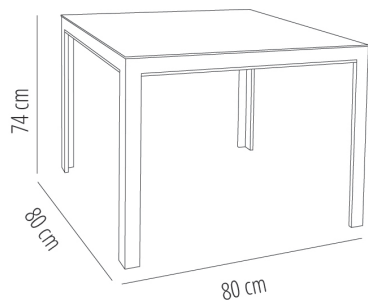

Ref. 66530 - EAN 8411344665305

TABLES SHIO TABLETOP WHITE

DESCRIPTION

White powder-coated aluminium table for indoor and outdoor use. Table top of painted tempered glass in white with an 8 mm thickness.

MEASUREMENTS

W 80cm x **L** 80cm x **H** 74cm

W 31.5in x **L** 31.5in x **H** 29.14in

CHARACTERISTICS

Weight 14 Kg.

Stackable max 6 Units

STD units	Packaging dim. (cm)	Units Container 20'	Units Container 40'	Units Container HC	Units Traylor 70m ³	Units Truck 100m ³
1X	84 x 84 x 10	320	800	800	965	965