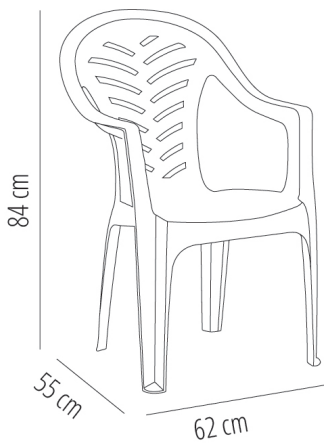

Ref. 05806 - EAN 8411344058060

PALMA RECYCLED CHAIR

VOLCANIC GRAY

DESCRIPTION

Armchair for outdoor use. Made with recycled and recyclable polypropylene. Stackable and UV protected. Net weight 2,6 kg (5.73 lb)

MEASUREMENTS

W 62cm x L 55cm x H 84cm x Hs 41cm x Ha 65cm
 W 24.41in x L 21.66in x H 33.08in x Hs 16.15in x Ha 25.6in

CHARACTERISTICS

Weight 2,6 Kg.
 Stackable Max. 25 units

| STD units | Packaging dim. (cm) | Units Container 20' | Units Container 40' | Units Container HC | Units Traylor 70m ³ | Units Truck 100m ³ |
|-----------|---------------------|---------------------|---------------------|--------------------|--------------------------------|-------------------------------|
| p25 | 55 x 62 x 220 | - | 2000 | 1900 | 2275 | 2400 |
| p116 | 115 x 120 x 245 | - | 2320 | 2320 | 2552 | 3016 |