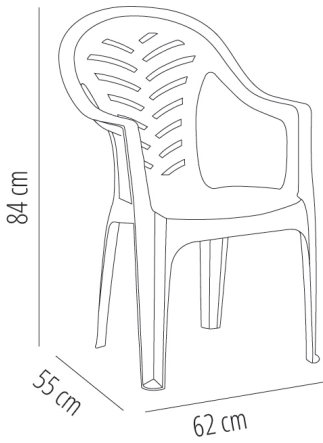

ARMCHAIR PALMA RECYCLED

ARMCHAIR PALMA RECYCLED

Armchair for outdoor use. Made with recycled and recyclable polypropylene. Stackable and UV protected. Net weight 2,6 kg (5.73 lb)

MEASUREMENTS

W 62cm x L 55cm x H 84cm x Hs 41cm x Ha 65cm
 W 24.41in x L 21.66in x H 33.08in x Hs 16.15in x Ha 25.6in

CHARACTERISTICS

Weight 7,5 Kg.
 Stackable Max. 25 units

STD units	Packaging dim. (cm)	Units Container 20'	Units Container 40'	Units Container HC	Units Traylor 70m ³	Units Truck 100m ³
p25	55 x 62 x 220	-	2000	1900	2275	2400
p116	115 x 120 x 245	-	2320	2320	2552	3016