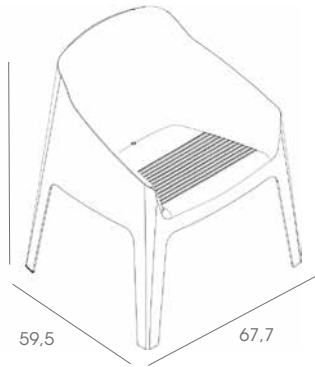

Ref. 06173 - EAN 8411344061732

ARMCHAIR BAKU RECYCLED VOLCANIC GREY

DESCRIPTION

Stackable polypropylene armchair, made from recycled material. Strong and stable. For outdoor and indoor use. Water drainage system. UV protection.

MEASUREMENTS BAKU

W 67,7cm x **L** 59,5cm x **H** 78,5cm x **Hs** 44,7cm x **Ha** 63,5cm
W 26,65in x **L** 23,43in x **H** 30,91in x **Hs** 17,6in x **Ha** 25in

CHARACTERISTICS

Weight 7,1 Kg.
Stackable max 13 Units