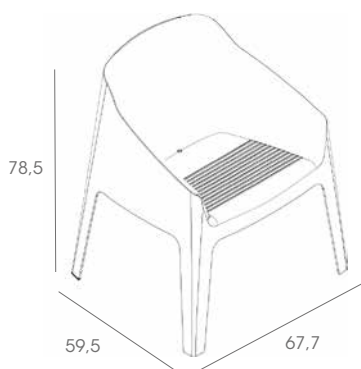

FAUTEUIL BAKU RECYCLED

SET BAKU

Stackable polypropylene armchair, made from recycled material. Strong and stable. For outdoor and indoor use. Water drainage system. UV protection.

MEASUREMENTS BAKU

W 67,7cm x **L** 59,5cm x **H** 78,5cm x **Hs** 44,7cm x **Ha** 63,5cm
W 26,65in x **L** 23,43in x **H** 30,91in x **Hs** 17,6in x **Ha** 25in

CHARACTERISTICS

Weight 7,1 Kg.
Stackable max 13 Units

STD units	Packaging dim. (cm)	Units Container 20'	Units Container 40'	Units Container HC	Units Traylor 70m ³	Units Truck 100m ³
2x	60.7 x 73.7 x 96.9	124	264	-	326	450
4x	80 x 61 x 110	206	460	-	624	696
p26	80 x 120 x 220	286	650	-	858	936