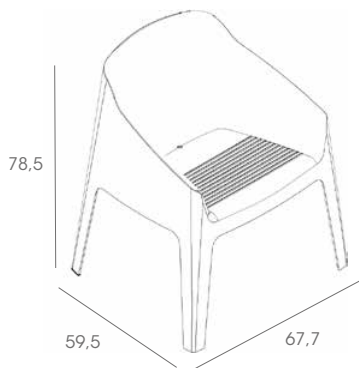

SET BAKU

SET BAKU

Set consisting of 2 Baku armchairs and a Monaco side table.
Stackable polypropylene injection, made with recycled material. Strong and stable.
For outdoor and indoor use. It incorporates a water drainage hole and UV protection.

MEASUREMENTS BAKU

W 67,7cm x **L** 59,5cm x **H** 78,5cm x **Hs** 44,7cm x **Ha** 63,5cm
W 26,65in x **L** 23,43in x **H** 30,91in x **Hs** 17,6in x **Ha** 25in

CHARACTERISTICS

Weight 7,1 Kg.
Stackable max 13 Units

MEASUREMENTS MONACO

W 50cm x **L** 50cm x **H** 45cm
W 19,69in x **L** 19,69in x **H** 17,72in

CHARACTERISTICS

Weight 1,65 Kg.
Stackable max 16 Units

STD units	Packaging dim. (cm)	Units Container 20'	Units Container 40'	Units Container HC	Units Trayler 70m ³	Units Truck 100m ³
1x	73,7 X 60,7 X 96,9	65	137	158	163	228