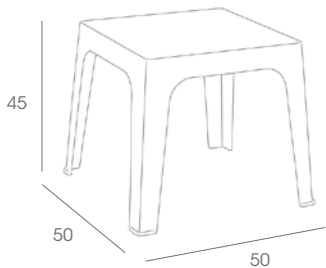

SET BAKU

SET BAKU

Set consisting of 2 Baku armchairs and a Monaco side table.
Stackable polypropylene injection, made with recycled material. Strong and stable.
For outdoor and indoor use. It incorporates a water drainage hole and UV protection.

MEASUREMENTS BAKU

W 67,7cm x **L** 59,5cm x **H** 78,5cm x **Hs** 44,7cm x **Ha** 63,5cm
W 26,65in x **L** 23,43in x **H** 30,91in x **Hs** 17,6in x **Ha** 25in

CHARACTERISTICS

Weight 7,1 Kg.
Stackable max 13 Units

MEASUREMENTS MONACO

W 50cm x **L** 50cm x **H** 45cm
W 19,69in x **L** 19,69in x **H** 17,72in

CHARACTERISTICS

Weight 1,65 Kg.
Stackable max 16 Units

STD units	Packaging dim. (cm)	Units Container 20'	Units Container 40'	Units Container HC	Units Trayler 70m ³	Units Truck 100m ³
1x	73,7 X 60,7 X 96,9	65	137	158	163	228