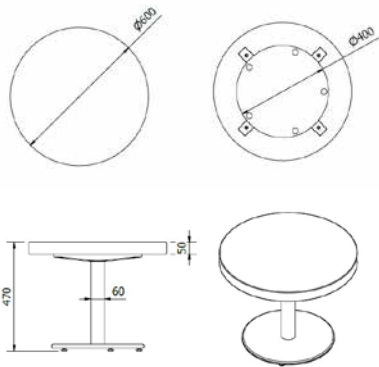

TAPIES COFFEE SIDE TABLE WITH DUROLIGHT

Side table for indoor use. Painted steel foot with durolight top. The foot contains regulators.

MEASUREMENTS

H 47cm x Ø 60cm
H 18,50in x Ø 23,62in

CHARACTERISTICS

Weight 14,7 Kg.

STD units	Packaging dim. (cm)	Units Container 20'	Units Container 40'	Units Container HC	Units Traylor 70m³	Units Truck 100m³
1x	61 x 61 x 19	400	850	1010	1280	1430

PEDESTALS/TABLETOP

TAPIES COFFEE SIDE TABLE WITH HPL TOP

Side table for indoor use. Painted steel foot with HPL top. The foot contains regulators.

MEASUREMENTS

H 43cm x Ø 60cm
H 16,93in x Ø 23,62in

CHARACTERISTICS

Weight 12,8 Kg.

STD units	Packaging dim. (cm)	Units Container 20'	Units Container 40'	Units Container HC	Units Traylor 70m³	Units Truck 100m³
1x	61 x 61 x 19	400	850	1010	1280	1430