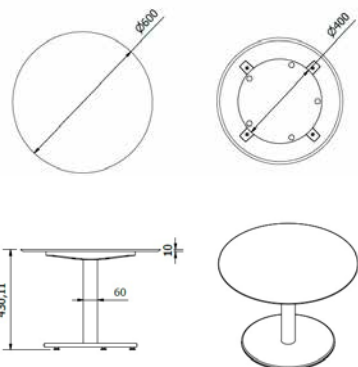

TAPIES COFFEE SIDE TABLE WITH DUROLIGHT

Side table for indoor use. Painted steel foot with durolight top. The foot contains regulators.

MEASUREMENTS

H 47cm x Ø 60cm
H 18,50in x Ø 23,62in

CHARACTERISTICS

Weight 14,7 Kg.

STD units	Packaging dim. (cm)	Units Container 20'	Units Container 40'	Units Container HC	Units Traylor 70m³	Units Truck 100m³
1x	61 x 61 x 19	400	850	1010	1280	1430

PEDESTALS/TABLETOP

TAPIES COFFEE SIDE TABLE WITH HPL TOP

Side table for indoor use. Painted steel foot with HPL top. The foot contains regulators.

MEASUREMENTS

H 43cm x Ø 60cm
H 16,93in x Ø 23,62in

CHARACTERISTICS

Weight 12,8 Kg.

STD units	Packaging dim. (cm)	Units Container 20'	Units Container 40'	Units Container HC	Units Traylor 70m³	Units Truck 100m³
1x	61 x 61 x 19	400	850	1010	1280	1430