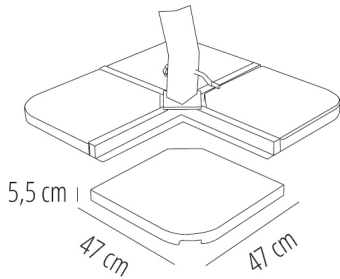

Ref. 66243 - EAN 8411344662434

STONE SUNSHADE BASE 25 BLACK

Designed by STONE25

DESCRIPTION

25 kg (55lb) cement black block for cross-type parasol base.

MEASUREMENTS

W 47cm x **L** 47cm x **H** 5,5cm

W 18.51in x **L** 18.51in x **H** 2.17in

CHARACTERISTICS

Weight 25 Kg.

STD units	Packaging dim. (cm)	Units Container 20'	Units Container 40'	Units Container HC	Units Traylor 70m ³	Units Truck 100m ³
1X	50 x 50 x 8.5	162	378	420	464	

STRUCTURE COLOR