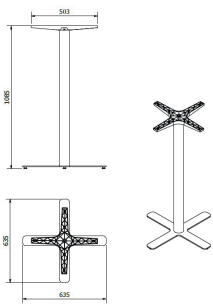

Ref. 59667 - EAN 8411344596678

GOYA HIGH FOOT SAND

DESCRIPTION

Pedestal with cross-shaped base. Steel tube and base. Base includes adjustable feet. Pedestal for interior use.

CERTIFICATIONS

UNE-EN 581-1

MEASUREMENTS

L 63,5cm x **H** 108,5cm x **Ø** 7,6cm

L 25.01in x **H** 42.72in x **Ø** 3.0in

CHARACTERISTICS

Weight 10,24 Kg.

STD units	Packaging dim. (cm)	Units Container 20'	Units Container 40'	Units Container HC	Units Traylor 70m ³	Units Truck 100m ³
1	x x	570	1113	1300	1714	1750