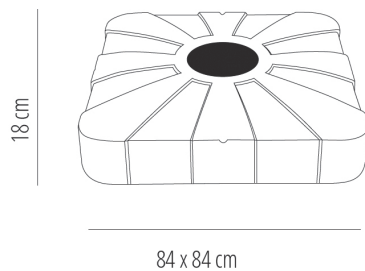

Ref. 66380 - **EAN 8411344663806**

SUNSHADE STRONG FOOT 150 **BLACK**

DESCRIPTION

Base fit for A2 and LA2 parasols. When it's full of sand or water, its weight is 264,55 lb. To move the base with parasol installed it is recommended not to perform the maneuver abruptly to prevent wheels breakage.

MEASUREMENTS

W 84cm x **L** 84cm x **H** 18cm

W 33.08in x **L** 33.08in x **H** 7.09in

CHARACTERISTICS

Weight 16 Kg.

STD units	Packaging dim. (cm)	Units Container 20'	Units Container 40'	Units Container HC	Units Traylor 70m ³	Units Truck 100m ³
1X	86 x 86 x 21	172	368	435	444	