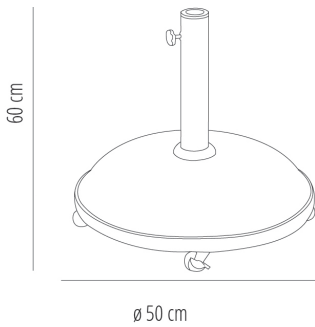

## SUNSHADE SIRO FOOT 35 BLACK

### DESCRIPTION

Black parasol foot, weight: 35 kg. Cement base with steel structure and protective rubber ring. 50 cm diameter base. Suitable for Ø38-61 mm masts. Net weight 35 kg

### MEASUREMENTS

H 60cm x Ø 50cm  
H 23.63in x Ø 19.69in

### CHARACTERISTICS

Weight 35 Kg.

STD units	Packaging dim. (cm)	Units Container 20'	Units Container 40'	Units Container HC	Units Traylor 70m <sup>3</sup>	Units Truck 100m <sup>3</sup>
1X	60 x 16 x 57	488	1190		1470	