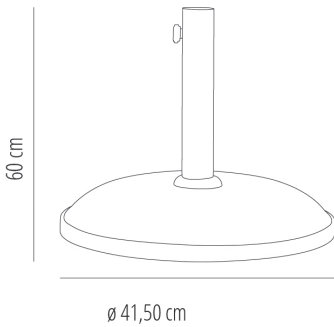

Ref. 66245 - EAN 8411344662458

SUNSHADE SIRO FOOT 15 BLACK

DESCRIPTION

Black sunshade foot, weight: 15 kg. Cement base with steel structure and protective rubber ring. 48 cm diameter base. Suitable for Ø30-41 mm masts. Net weight: 15 kg

MEASUREMENTS

H 60cm x Ø 41,5cm
H 23.63in x Ø 16.34in

CHARACTERISTICS

Weight 15 Kg.

STD units	Packaging dim. (cm)	Units Container 20'	Units Container 40'	Units Container HC	Units Traylor 70m ³	Units Truck 100m ³
1X	48 x 11 x 54	900	2300		2845	