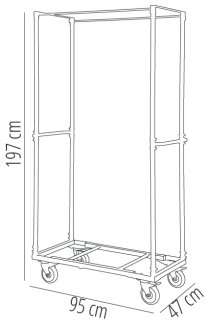

Ref. 66238 - EAN 8411344662380

C6 TROLLEY GREY

DESCRIPTION

Trolley for Sam chairs. Painted grey steel structure. Extractable vertical posts around the trolley in order to immobilize the stacked chairs. Polyurethane wheels with incorporated brakes. Double gripping handles that protrude 2 cm from the structure. Capacity: 60 Sam chairs (45,5 x 81,50 cm).

MEASUREMENTS

W 48cm x **L** 112cm x **H** 197cm

W 18.9in x **L** 44.1in x **H** 77.56in

CHARACTERISTICS

Weight 19 Kg.

STD units	Packaging dim. (cm)	Units Container 20'	Units Container 40'	Units Container HC	Units Traylor 70m ³	Units Truck 100m ³
1X	98 x 50 x 15	300	754	754	910	910