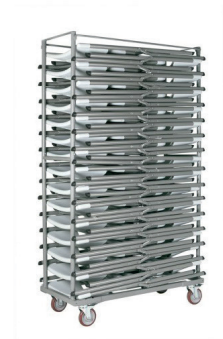

Ref. 66237 - EAN 8411344662373

C5 TROLLEY GREY

DESCRIPTION

Trolley for Klaus chairs. Painted grey steel structure. Extractable vertical posts around the trolley in order to immobilize the stacked chairs. Polyurethane wheels with incorporated brakes. Double gripping handles. Capacity: 30 Klaus chairs (49 x 85 cm).

MEASUREMENTS

W 48cm x **L** 110cm x **H** 190cm

W 18.9in x **L** 43.31in x **H** 74.81in

CHARACTERISTICS

Weight 19 Kg.

STD units	Packaging dim. (cm)	Units Container 20'	Units Container 40'	Units Container HC	Units Traylor 70m ³	Units Truck 100m ³
1X	114 x 52 x 12	250	656	656	791	791