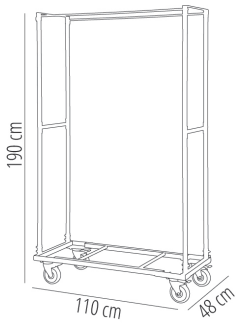

Ref. 66237 - EAN 8411344662373

C5 TROLLEY GREY

DESCRIPTION

Trolley for Klaus chairs. Painted grey steel structure. Extractable vertical posts around the trolley in order to immobilize the stacked chairs. Polyurethane wheels with incorporated brakes. Double gripping handles. Capacity: 30 Klaus chairs (49 x 85 cm).

MEASUREMENTS

W 48cm x **L** 110cm x **H** 190cm

W 18.9in x **L** 43.31in x **H** 74.81in

CHARACTERISTICS

Weight 19 Kg.

STD units	Packaging dim. (cm)	Units Container 20'	Units Container 40'	Units Container HC	Units Traylor 70m ³	Units Truck 100m ³
1X	114 x 52 x 12	250	656	656	791	791