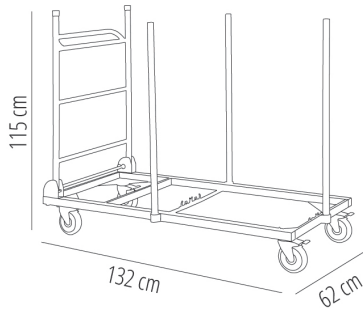

### DESCRIPTION

Trolley with folding handle for Strauss tables. Painted grey steel structure. Extractable vertical posts around the trolley in order to immobilize the stacked tables. Polyurethane wheels with incorporated brakes. Capacity: 20 Strauss tables (122 x 61 cm).

### MEASUREMENTS

**W** 62cm x **L** 132cm x **H** 115cm

**W** 24.41in x **L** 51.97in x **H** 45.28in

### CHARACTERISTICS

Weight 15,2 Kg.

STD units	Packaging dim. (cm)	Units Container 20'	Units Container 40'	Units Container HC	Units Traylor 70m <sup>3</sup>	Units Truck 100m <sup>3</sup>
1X	138 x 72 x 15	126	312	312	376	376