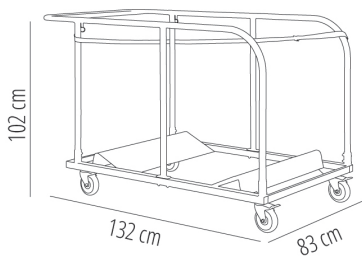

### DESCRIPTION

Trolley with extensible handle for the Beethoven, Verdi, Kraus, Rossini and Mozart tables. Painted grey steel structure. Wide supporting platform for the tables in vertical position. Polyurethane wheels with incorporated brakes. Extensible 3-position handle for adapting it to the different tables. Capacity: 12 Beethoven tables (Ø 180), 12 Verdi tables (Ø 152), 12 Kraus tables (Ø 160), 12 Rossini tables (Ø 122) and 12 Mozart tables (Ø 200).

### MEASUREMENTS

**W** 83cm x **L** 132cm x **H** 112cm

**W** 32.68in x **L** 51.97in x **H** 44.1in

### CHARACTERISTICS

Weight 38 Kg.

STD units	Packaging dim. (cm)	Units Container 20'	Units Container 40'	Units Container HC	Units Traylor 70m <sup>3</sup>	Units Truck 100m <sup>3</sup>
1X	140 x 102 x 15	126	315	315	380	380