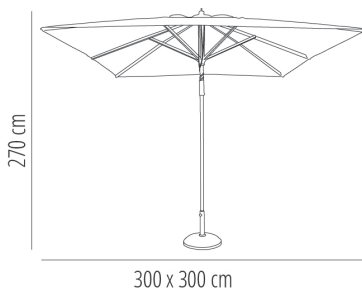

### DESCRIPTION

Square aluminium parasol 3 x 3 m with double pulley. Single piece white lacquer-coated aluminium pole ø 58 mm. 8 aluminium ribs 18 x 28 mm. Fabric weight 300 g/m<sup>2</sup>. Polyester fiber. Base not included.

### MEASUREMENTS

**W** 300cm x **L** 300cm x **H** 270cm

**W** 118.12in x **L** 118.12in x **H** 106.3in