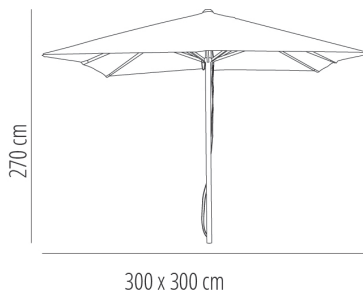

### DESCRIPTION

Square aluminium umbrella 3 x 3 m and 2.7 m high. Pole of 58 mm of diameter in wood colour finish. Eight ribs 18 x 28 mm in wood colour finish. 300 g/m<sup>2</sup> polyester fabric in without flap, with airshaft. Plastic pole system. Base not included.

### MEASUREMENTS

**W** 300cm x **L** 300cm x **H** 270cm

**W** 118.12in x **L** 118.12in x **H** 106.3in

### CHARACTERISTICS

Weight 10,5 Kg.

STD units	Packaging dim. (cm)	Units Container 20'	Units Container 40'	Units Container HC	Units Traylor 70m <sup>3</sup>	Units Truck 100m <sup>3</sup>
1X	20 x 20 x 70	242	484	572	528	572